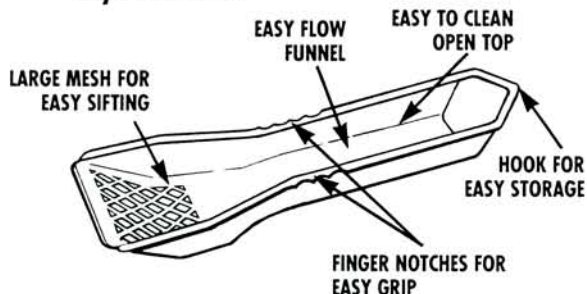

DISTRIBUTOR:

Patents pending, copyright © 1997 Made in Canada

Int. Pet Product Inc. P.O. Box 502, Brampton, Ontario, L6V 2L4, CANADA
Tel: (905) 459-2262 Tel: 1-800-667-4954 Fax: 1-800-668-8066